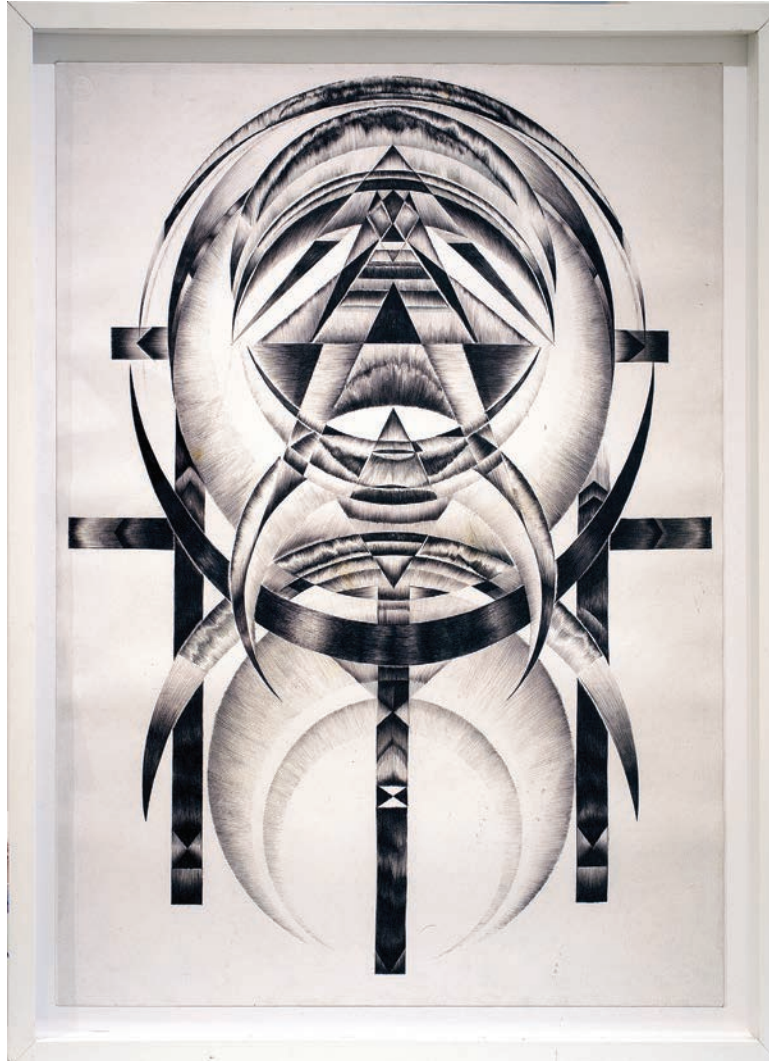

Angeline Rivas
Untitled II, 2010
Ballpoint pen on paper
33 ½ x 25 inches
$1,800 (framed)