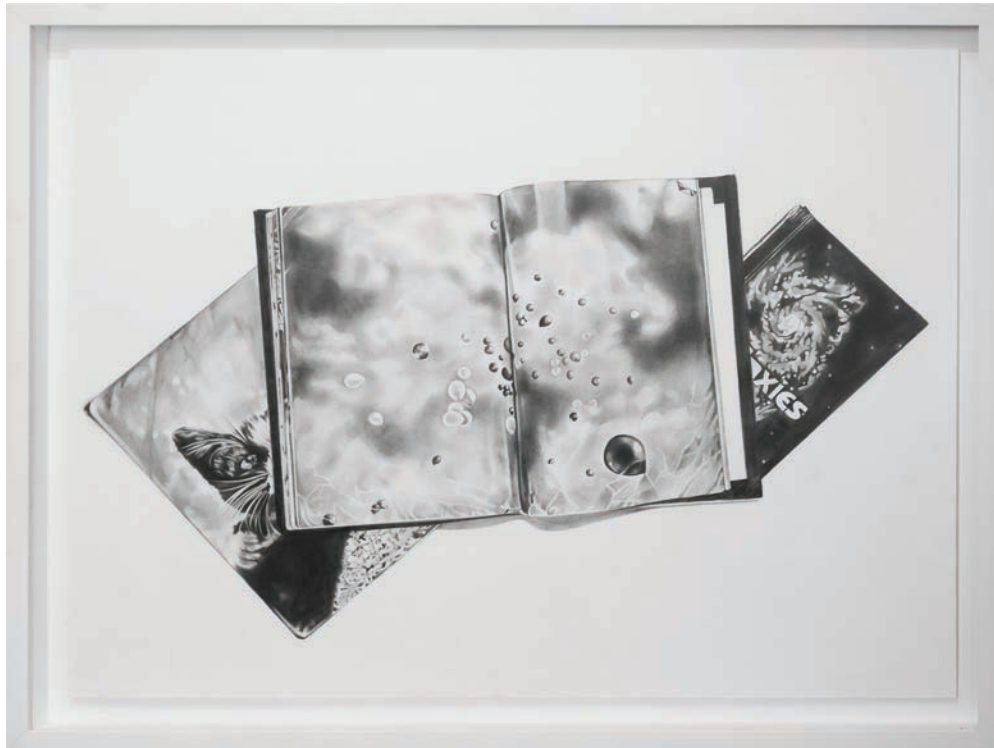

Ariana Papademetropoulos
Baby Alone In Babylon, 2015
Graphite on paper
25 1/2 x 31 3/4 inches
$2,000 (framed)
(not hanging)