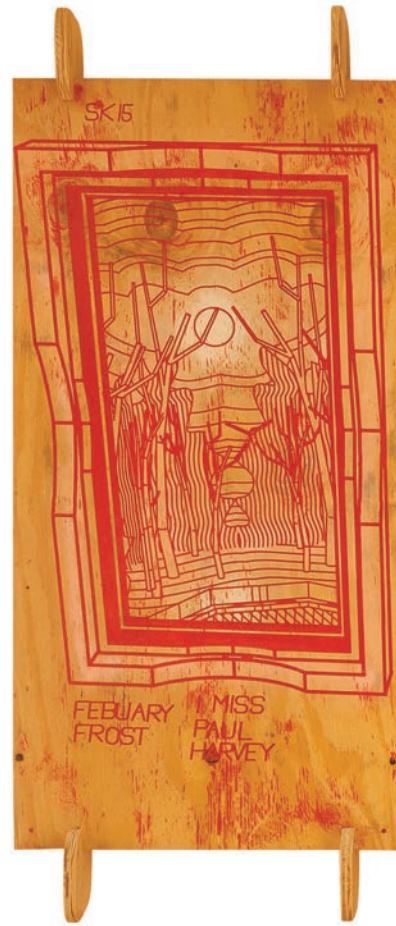

Steve Keene
February Frost - I Miss Paul Harvey,
2015
Acrylic on plywood and sled frame
48 x 24 inches
$600