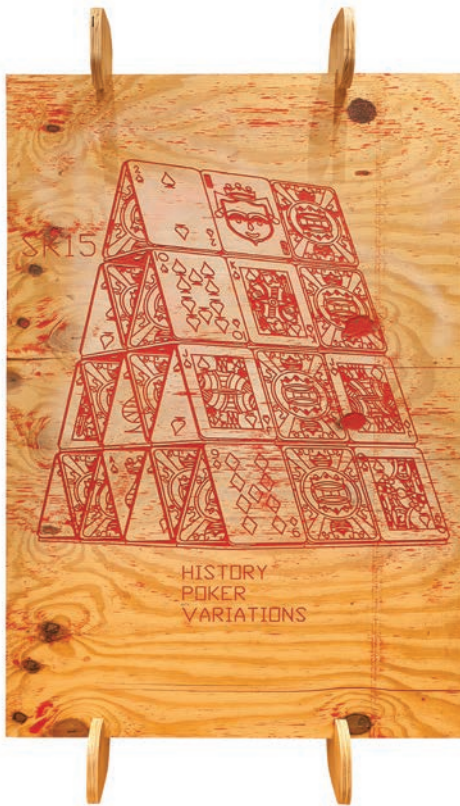

Steve Keene
Old English 1, 2015
Acrylic on plywood and sled frame
32 x 48 inches
\$600

Steve Keene
Old English 2, 2015
Acrylic on plywood and sled frame
32 x 48 inches
\$600

Steve Keene
Old English 3, 2015
Acrylic on plywood and sled frame
32 x 48 inches
\$600

Steve Keene
Silver L 1, 2015
Acrylic on plywood and sled frame
32 x 48 inches
\$600

Steve Keene
Silver L 2, 2015
Acrylic on plywood and sled frame
32 x 48 inches
\$600

Steve Keene
Silver L 3, 2015
Acrylic on plywood and sled frame
32 x 48 inches
\$600

Steve Keene
Yard Sale 1, 2015
Acrylic on plywood and sled frame
32 x 48 inches
\$600

Steve Keene
Yard Sale 2, 2015
Acrylic on plywood and sled frame
32 x 48 inches
\$600

Steve Keene
Yard Sale 3, 2015
Acrylic on plywood and sled frame
32 x 48 inches
\$600

Steve Keene
History Poker Variations, 2015
Acrylic on plywood and sled frame
48 x 32 inches
\$600

Steve Keene
Online Poker Rooms, 2015
Acrylic on plywood and sled frame
48 x 32 inches
\$600

Steve Keene
Most People Who Have Even The Slightest, 2015
Acrylic on plywood and sled frame
48 x 32 inches
\$600 ● SOLD