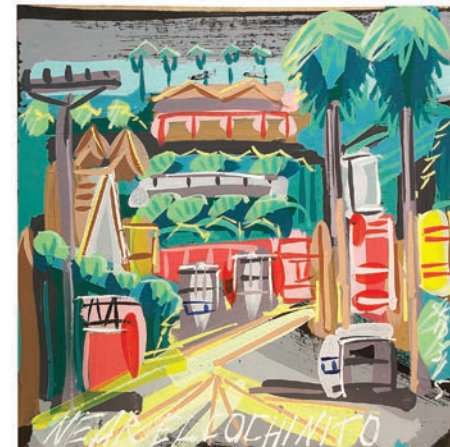

Used To Live On Marview Ave.

Thai Food Spicy BBQ

Ye Rustic Inn

True Value Baller Hardware

Hill Near El Cochinito

All artworks by Steve Keene, 2015
Acrylic on plywood, hand painted multiple
24 x 24 inches
\$50 each