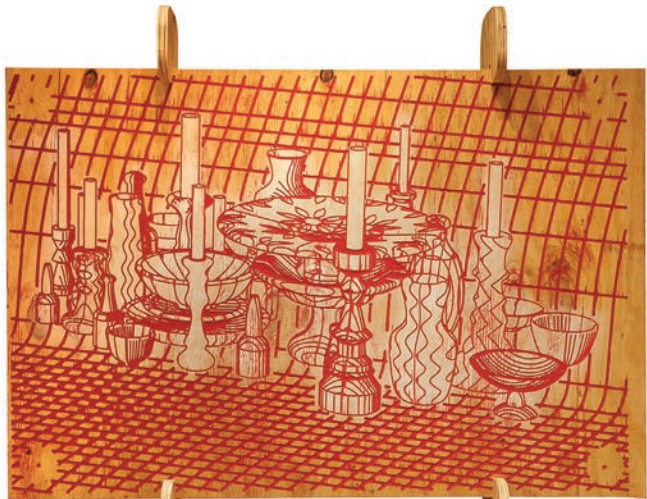

Steve Keene
Yard Sale 2, 2015
Acrylic on plywood and sled frame
32 x 48 inches
$600