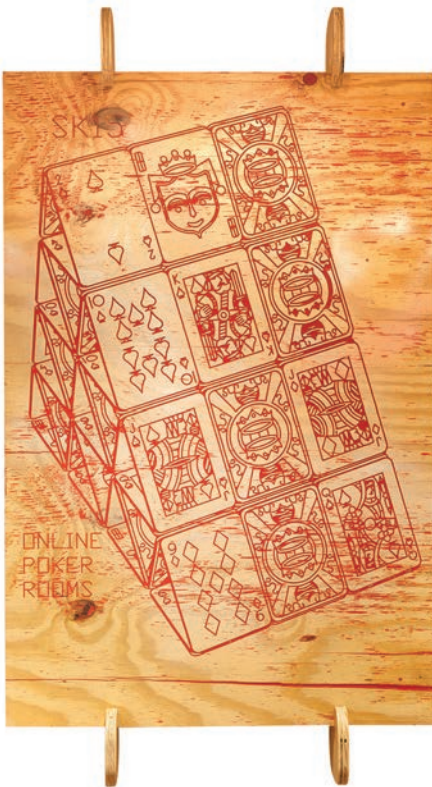

Steve Keene
Yard Sale 1, 2015
Acrylic on plywood and sled frame
32 x 48 inches
\$600

Steve Keene
Yard Sale 2, 2015
Acrylic on plywood and sled frame
32 x 48 inches
\$600

Steve Keene
Yard Sale 3, 2015
Acrylic on plywood and sled frame
32 x 48 inches
\$600

Steve Keene
History Poker Variations, 2015
Acrylic on plywood and sled frame
48 x 32 inches
\$600

Steve Keene
Online Poker Rooms, 2015
Acrylic on plywood and sled frame
48 x 32 inches
\$600

Steve Keene
Most People Who Have Even The Slightest, 2015
Acrylic on plywood and sled frame
48 x 32 inches
\$600 ● SOLD