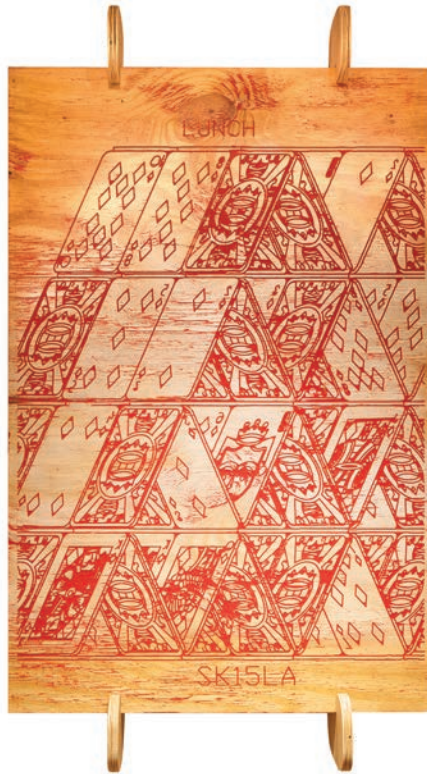

Steve Keene
History Poker Variations, 2015
Acrylic on plywood and sled frame
48 x 32 inches
\$600

Steve Keene
Online Poker Rooms, 2015
Acrylic on plywood and sled frame
48 x 32 inches
\$600

Steve Keene
Most People Who Have Even The Slightest, 2015
Acrylic on plywood and sled frame
48 x 32 inches
\$600 ● SOLD

Steve Keene
Want This To Stand, 2015
Acrylic on plywood and sled frame
48 x 32 inches
\$600

Steve Keene
Look What We Did, 2015
Acrylic on plywood and sled frame
48 x 32 inches
\$600

Steve Keene
Mechanics Of Card Games, 2015
Acrylic on plywood and sled frame
48 x 32 inches
\$600

Steve Keene
Breakfast, 2015
Acrylic on plywood and sled frame
48 x 32 inches
\$600

Steve Keene
Lunch, 2015
Acrylic on plywood and sled frame
48 x 32 inches
\$600

Steve Keene
Dinner, 2015
Acrylic on plywood and sled frame
48 x 32 inches
\$600