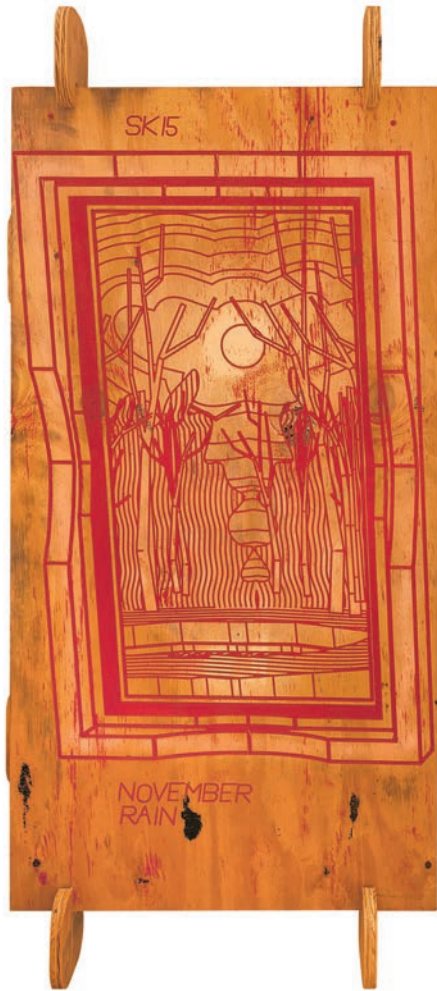

Steve Keene
Want This To Stand, 2015
Acrylic on plywood and sled frame
48 x 32 inches
\$600

Steve Keene
Look What We Did, 2015
Acrylic on plywood and sled frame
48 x 32 inches
\$600

Steve Keene
Mechanics Of Card Games, 2015
Acrylic on plywood and sled frame
48 x 32 inches
\$600

Steve Keene
Breakfast, 2015
Acrylic on plywood and sled frame
48 x 32 inches
\$600

Steve Keene
Lunch, 2015
Acrylic on plywood and sled frame
48 x 32 inches
\$600

Steve Keene
Dinner, 2015
Acrylic on plywood and sled frame
48 x 32 inches
\$600

Steve Keene
January Thaw, 2015
Acrylic on plywood and sled frame
48 x 24 inches
\$600

Steve Keene
February Frost - I Miss Paul Harvey,
2015
Acrylic on plywood and sled frame
48 x 24 inches
\$600

Steve Keene
November Rain, 2015
Acrylic on plywood and sled frame
48 x 24 inches
\$600