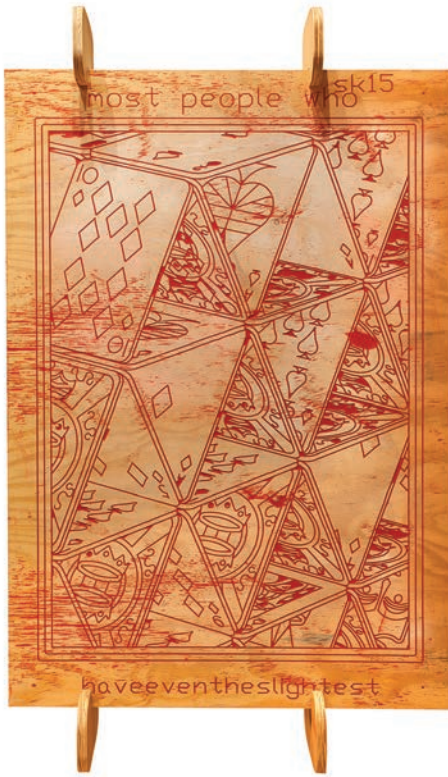

Steve Keene
Silver L 1, 2015
Acrylic on plywood and sled frame
32 x 48 inches
\$600

Steve Keene
Silver L 2, 2015
Acrylic on plywood and sled frame
32 x 48 inches
\$600

Steve Keene
Silver L 3, 2015
Acrylic on plywood and sled frame
32 x 48 inches
\$600

Steve Keene
Yard Sale 1, 2015
Acrylic on plywood and sled frame
32 x 48 inches
\$600

Steve Keene
Yard Sale 2, 2015
Acrylic on plywood and sled frame
32 x 48 inches
\$600

Steve Keene
Yard Sale 3, 2015
Acrylic on plywood and sled frame
32 x 48 inches
\$600

Steve Keene
History Poker Variations, 2015
Acrylic on plywood and sled frame
48 x 32 inches
\$600

Steve Keene
Online Poker Rooms, 2015
Acrylic on plywood and sled frame
48 x 32 inches
\$600

Steve Keene
Most People Who Have Even The Slightest, 2015
Acrylic on plywood and sled frame
48 x 32 inches
\$600 ● SOLD