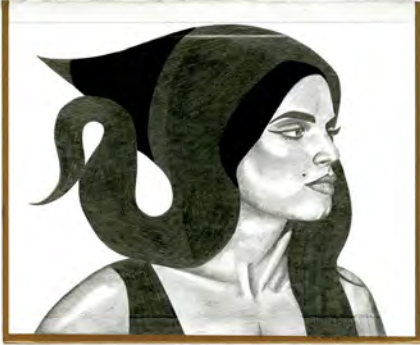

Albert Reyes
Graphite Drawing 16, 2016
Graphite and paint on bookcover
7 x 9 ¾ inches
$1,000