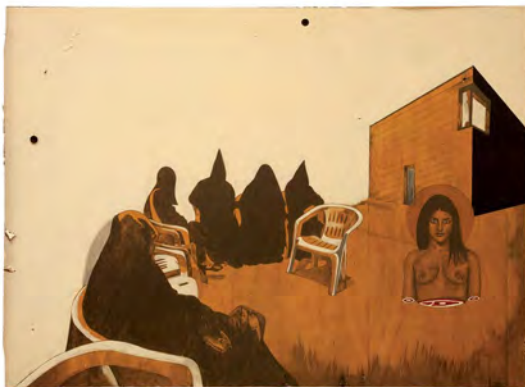

Albert Reyes
Untitled (Sitting Group), 2016
Paint, pencil and nail polish on wood
17 x 22 1/2 inches
$2,000