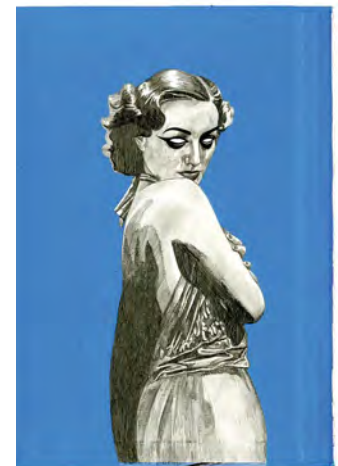

Albert Reyes
Blue Bookcover 5, 2016
Mixed-media on bookcover
11 x 8 inches
$500