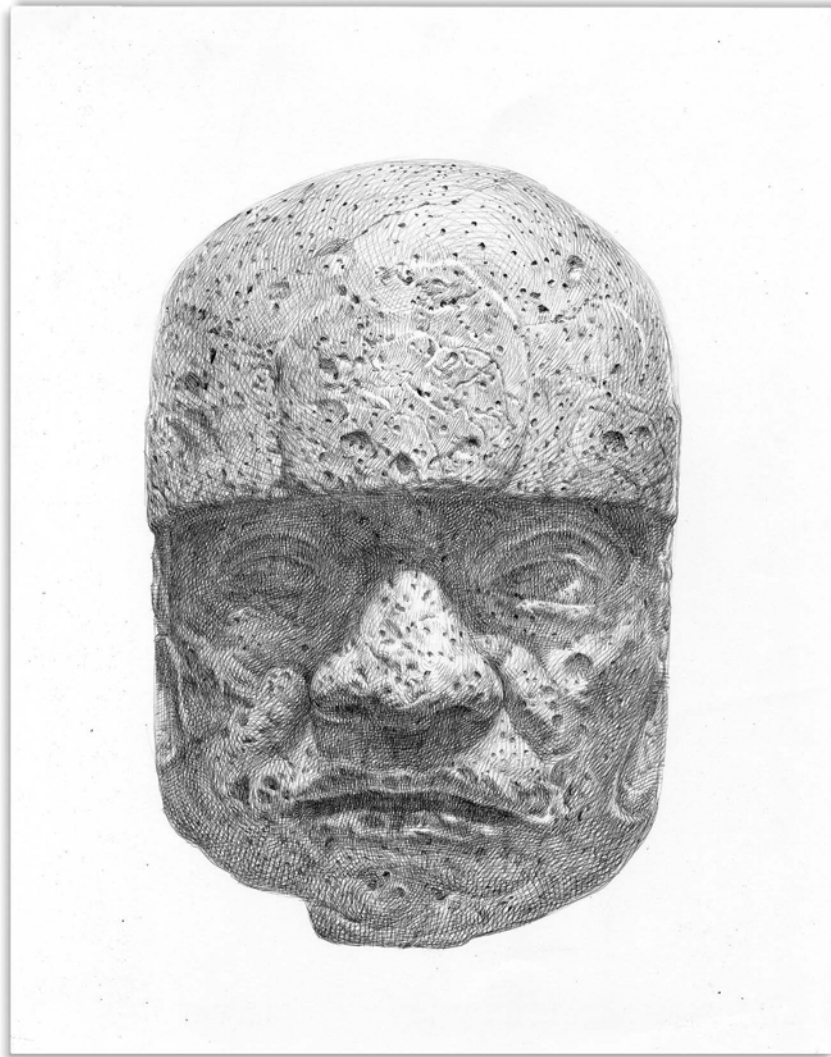

Guno Park
MTA Rider (Big Coat Girl), 2016
Pen on paper
14 x 13 ¼ inches
\$825 (framed)

Guno Park
MTA Rider (Adidas Boy), 2016
Pen on paper
14 x 13 ¼ inches
\$825 (framed) ● SOLD

Guno Park
MTA Sleeper (Torso), 2016
Pen on paper
10 ½ x 8 ½ inches
\$400 (framed)

Guno Park
Red Jaw Skull, 2016
Pen on paper
11 ¼ x 9 ¼ inches
\$400 (framed)

Guno Park
Red Striped Skull, 2016
Pen on paper
11 ¼ x 9 ¼ inches (framed)
\$500 (framed) ● SOLD

Guno Park
Red Cranium Skull, 2016
Pen on paper
11 x 8 ½ inches
\$500 (framed) ● SOLD