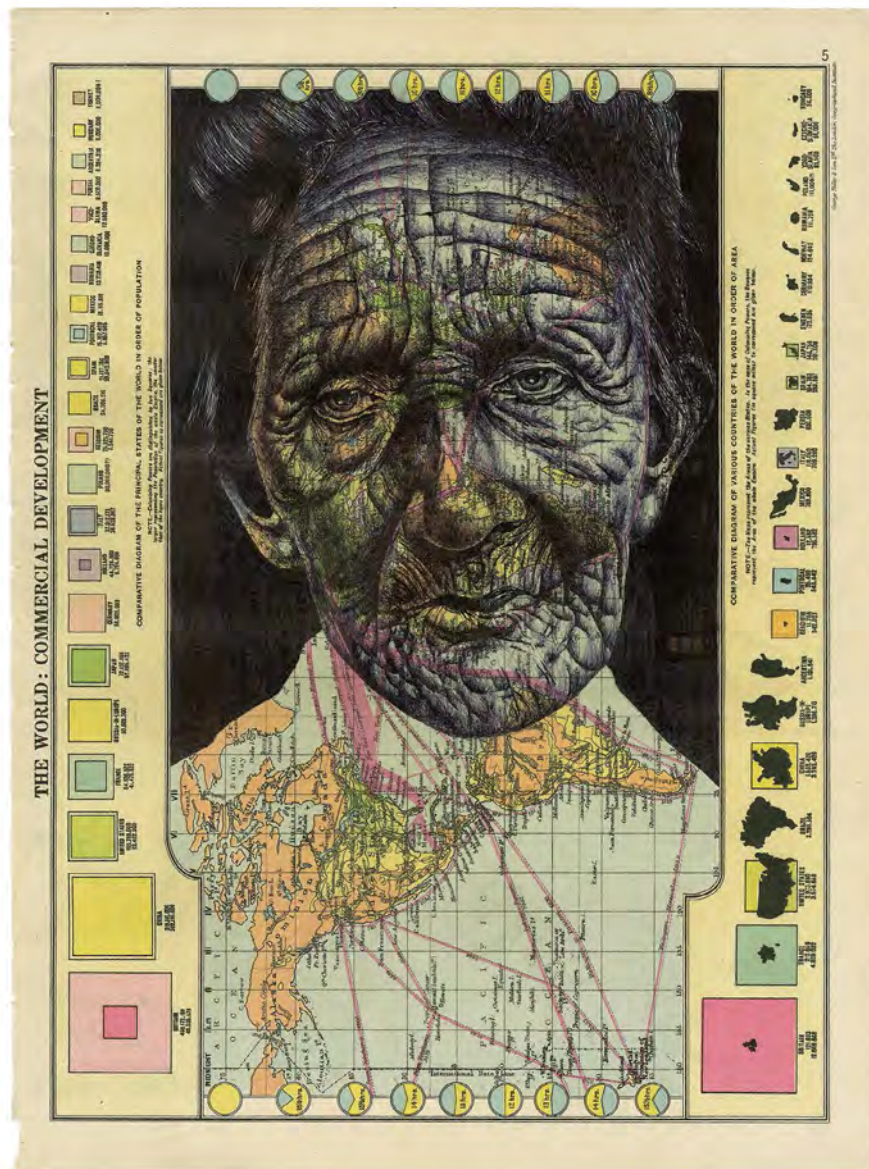

Guno Park
Red Jaw Skull, 2016
Pen on paper
11 ¼ x 9 ¼ inches
\$400 (framed)

Guno Park
Red Striped Skull, 2016
Pen on paper
11 ¼ x 9 ¼ inches (framed)
\$500 (framed) ● SOLD

Guno Park
Red Cranium Skull, 2016
Pen on paper
11 x 8 ½ inches
\$500 (framed) ● SOLD

Guno Park
Olmec Head, 2016
Pen on paper
17 ½ x 15 ½ inches
\$950 (framed) ● SOLD

Mark Powell
Delivering Thoughts Strengthen Legs, 2015
Bic biro drawing on 1855 letter/envelope
19 ¼ x 13 inches
\$1,100 (framed)

Mark Powell
You Don't Have To Shout To Be Heard. Just Say The Right Words, 2015
Bic biro drawing on antique map collection
20 x 14 inches
\$1,100 (framed)

Mark Powell
Hard Work Doesn't Hold To Hours, 2015
Bic biro drawing on antique document
16 x 11 ¼ inches
\$1,080 (framed) ● SOLD

Mark Powell
Mother Nature Has Something To Say, 2015
Bic biro drawing on antique Indian document
16 1/4 x 11 3/4 inches
\$1,080 (framed) ● SOLD

Mark Powell
Religon, 2016
Bic biro drawing on 1930 map
17 x 13 inches
\$1,080 (framed)